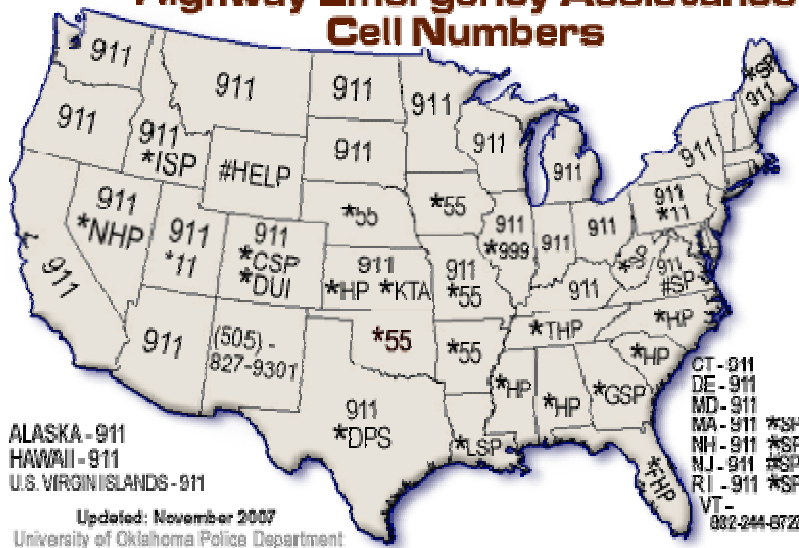

Highway Emergency Assistance Cell Numbers

EXPANDED STATE-BY-STATE LISTINGS

Alabama	Cellphone-only: *HP (star 47)
Alaska	911
Arizona	911
Arkansas	911 or Cellphone-only: *55 (star 55)
California	911
Colorado	911 or Cellphone-only: *CSP (star 277) or *DUI (star 384)—to report DUIs
Connecticut	911 or (800-443-6817)
Delaware	911
Florida	911 or 800-525-5555 or Cellphone-only: *FHP (star 347)
Georgia	911 or Cellphone-only: *GSP (star 477)
Hawaii	911
Idaho	911 or 800-233-1212 or Cellphone-only: *ISP (star 477)
Illinois	911 or Cellphone-only: *999 (star 999)
Indiana	911
Iowa	911 or 800-555-HELP (800-555-4357)
Kansas	911 (Statewide) or Cellphone-only: *HP (star 47) for Salina, KS *KTA (*482)—Kansas Turnpike and for Wichita, KS
Kentucky	911 or 800-222-5555
Louisiana	911 or Cellphone-only: *LHP (star 547) Lake Ponchartrain Causeway: *27 (star 27 — cellphone-only) or 504-893-6250
Maine	911 or Cellphone-only: *SP (star 77)
Maryland	911 or Cellphone-only: #SP (pound 77)
Massachusetts	Cellphones: *MSP (star 677)—in the 413 areacode *SP (star 77)—outside the 413 areacode
Michigan	911
Minnesota	911
Mississippi	Cellphone only: *HP (star 47)
Missouri	Cellphone-only: *55 (star 55) or 800-525-5555